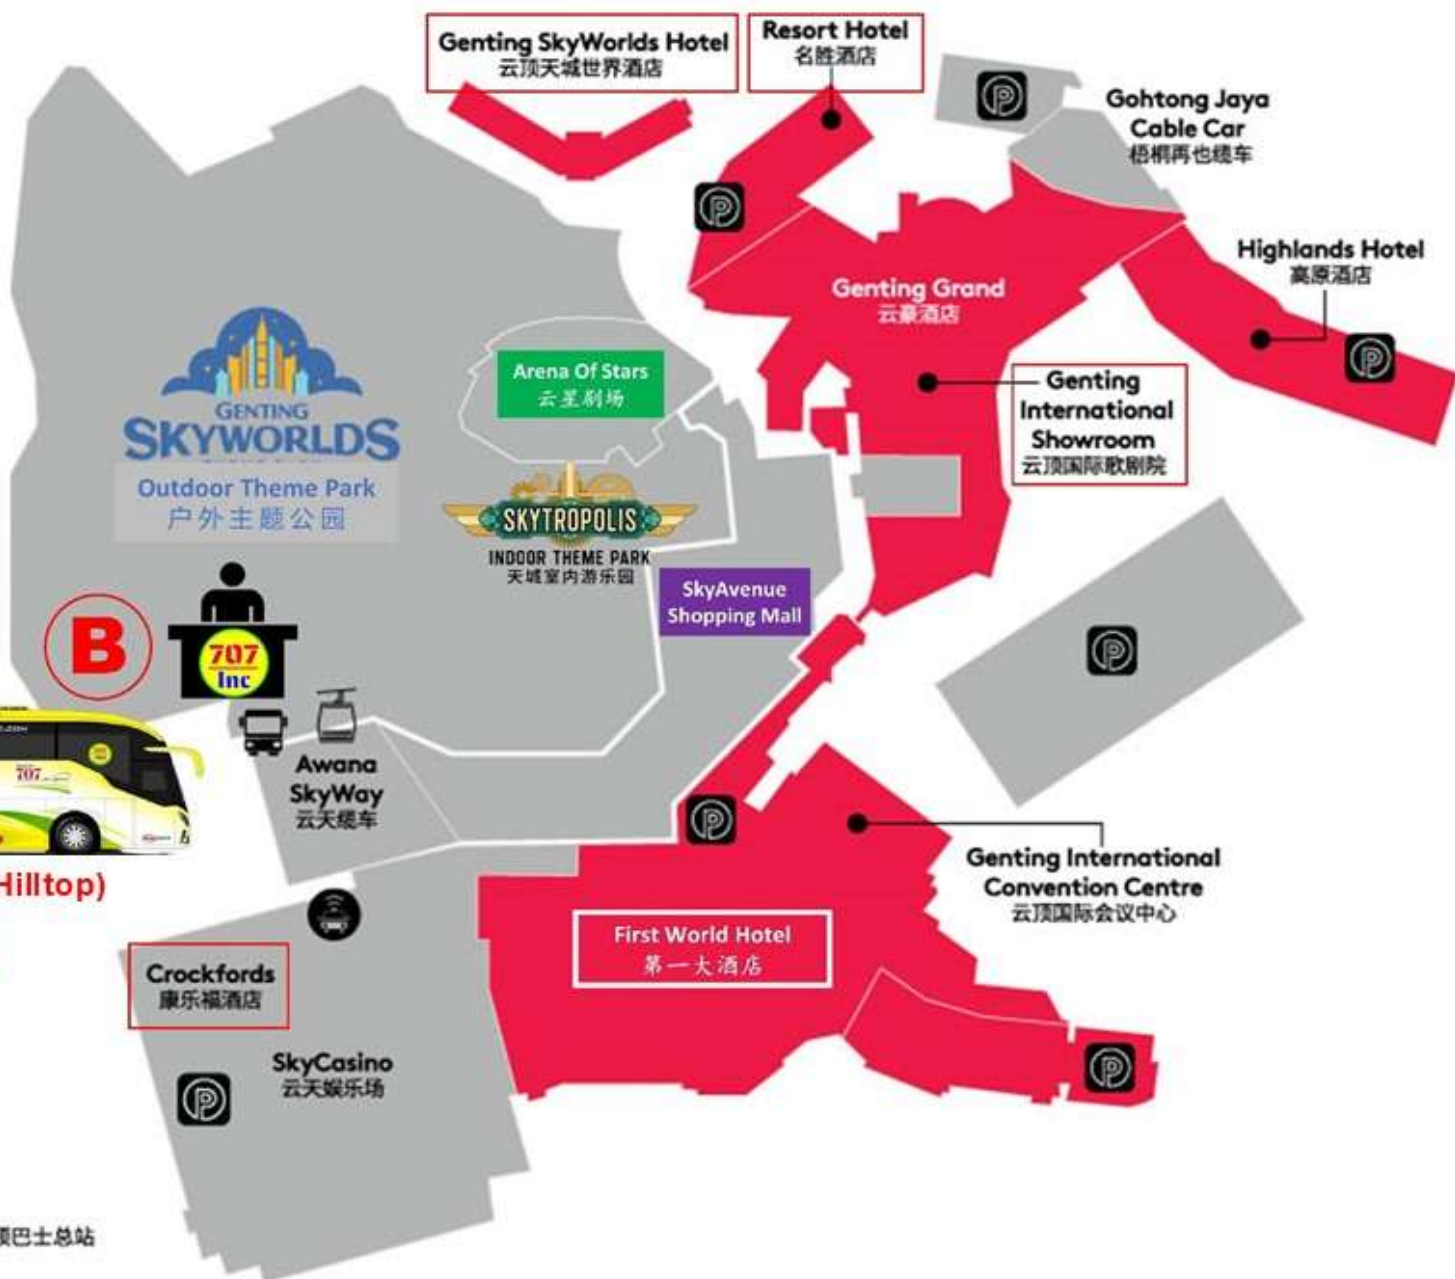

LEGEND 图例

Parking 停车场

Hilltop Bus Terminal 山顶巴士总站

Genting Main Terminal (Hilltop) BT3 / Sky Avenue / Crockfords / First World  
Are The Same Location 都在同一位置

Whatsapp Messages Only SG +65 8737 7707. Travel Info: www.707-inc.com/info