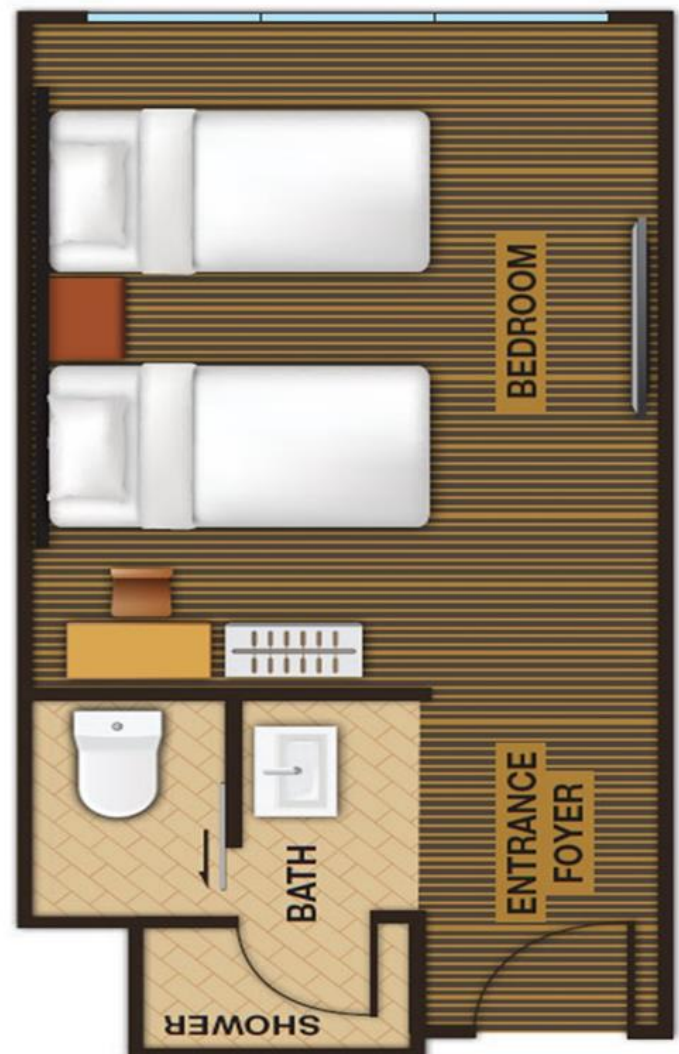

Home
主页

Info.
资料

T&C
条规

Hotel Intro
酒店介绍

Place Of Interest
旅游介绍

Food Of Interest
美食介绍

行程仅供参考, 最终行程可能会根据实际情况进行微调。须符合条规

The itinerary is for reference only, the final itinerary may be fine-tuned according to the actual situation. Terms Apply*