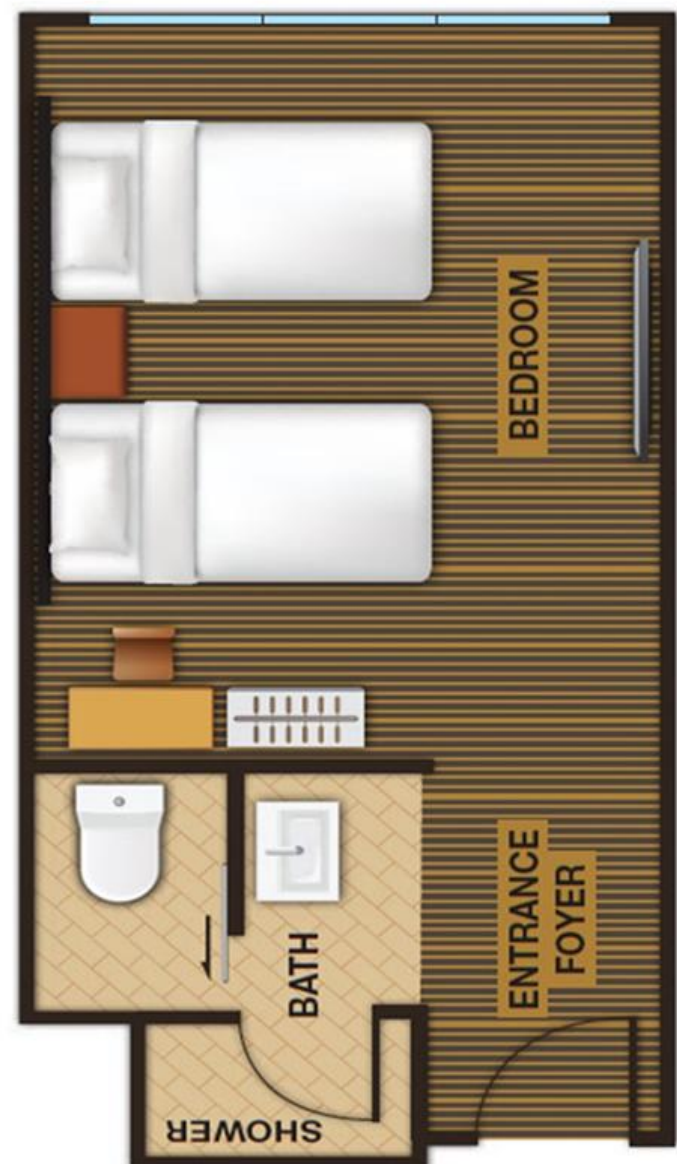

Picture For Illustration Only 图片仅供参考

行程仅供参考, 最终行程可能会根据实际情况进行微调。须符合条规

The itinerary is for reference only, the final itinerary may be fine-tuned according to the actual situation. Terms Apply*