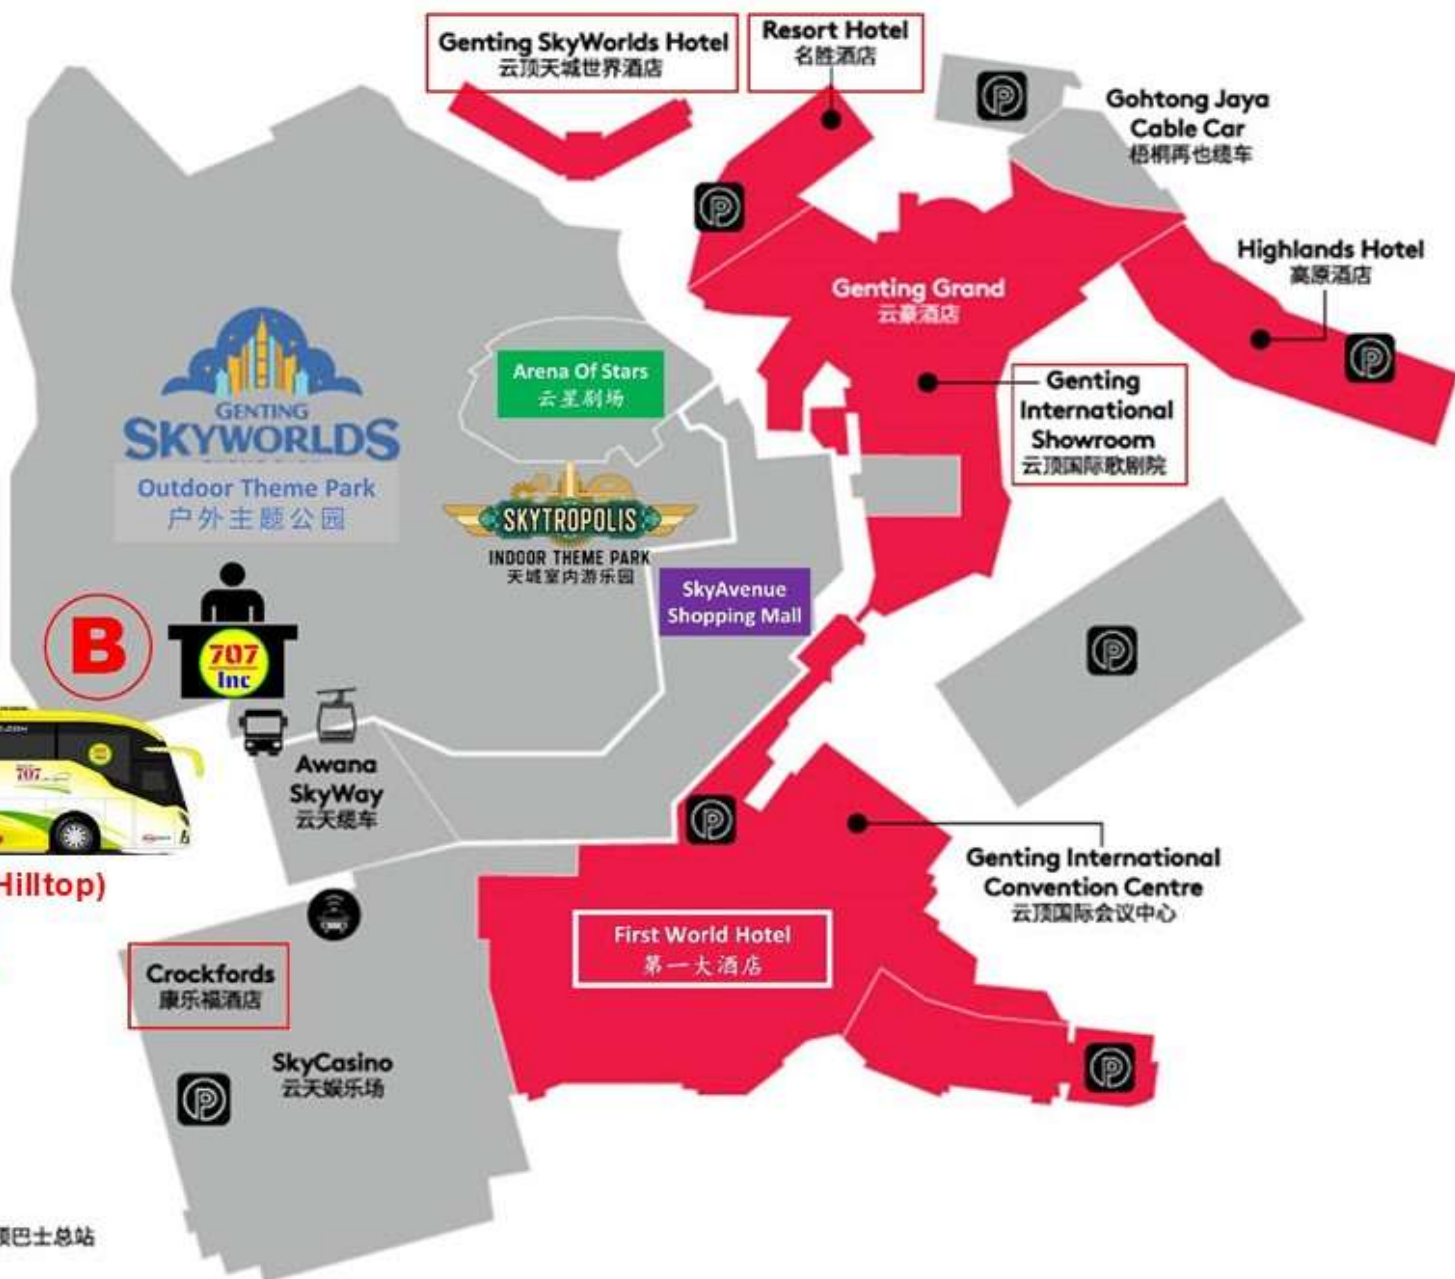

LEGEND 图例

Parking 停车场

Hilltop Bus Terminal 山顶巴士总站

Genting Main Terminal (Hilltop) BT3 / Sky Avenue / Crockfords / First World
Are The Same Location 都在同一位置

Whatsapp Messages Only SG +65 8737 7707. Travel Info: www.707-inc.com/info

The provided itinerary and price are for reference purposes only; the final itinerary may be adjusted based on the actual circumstances. Terms and conditions apply. *

Genting 云顶

Place Of Interests

Skytropolis Indoor Theme Park
SkyWorlds outdoor Theme Park
Awana SkyWay
Genting Entertainment Facility
BigTop Video Games Park
Vision City Video Games Park
Sky VR
Genting Snow World
Ripley's Believe It Or Not
Genting Bowl