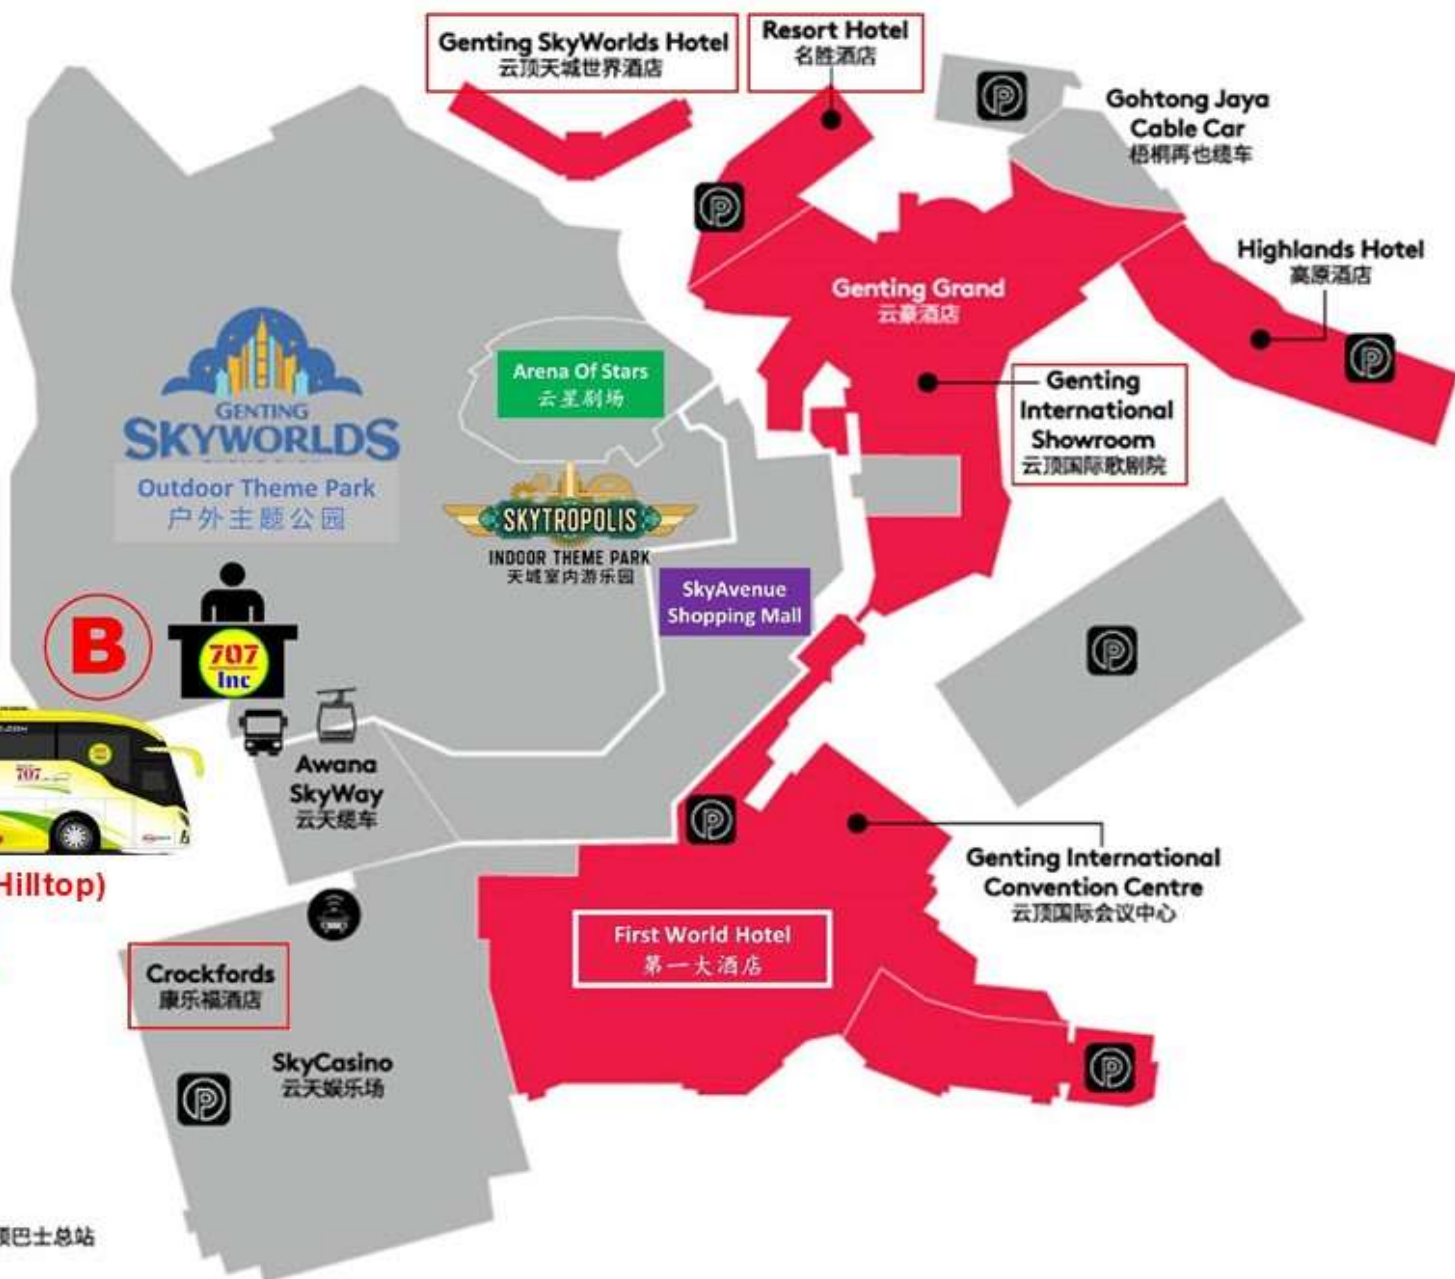

Genting 云顶 707-Inc

Board And Alight Same Location.

Check In At Genting Main Terminal (Hilltop) 707-Inc Counter No. 1 (One) For Bus Number.
Present Your Voucher With Name, Date, Time, and Seat Number To Ground Crew Before Boarding.

LEGEND 图例

Parking 停车场

Hilltop Bus Terminal 山顶巴士总站

Genting Main Terminal (Hilltop) BT3 / Sky Avenue / Crockfords / First World
Are The Same Location 都在同一位置

Whatsapp Messages Only SG +65 8737 7707. Travel Info: www.707-inc.com/info

The provided itinerary and price are for reference purposes only; the final itinerary may be adjusted based on the actual circumstances. Terms and conditions apply. *

Genting 云顶

Place Of Interests

Skytropolis Indoor Theme Park
SkyWorlds outdoor Theme Park
Awana SkyWay
Genting Entertainment Facility
BigTop Video Games Park
Vision City Video Games Park
Sky VR
Genting Snow World
Ripley's Believe It Or Not
Genting Bowl