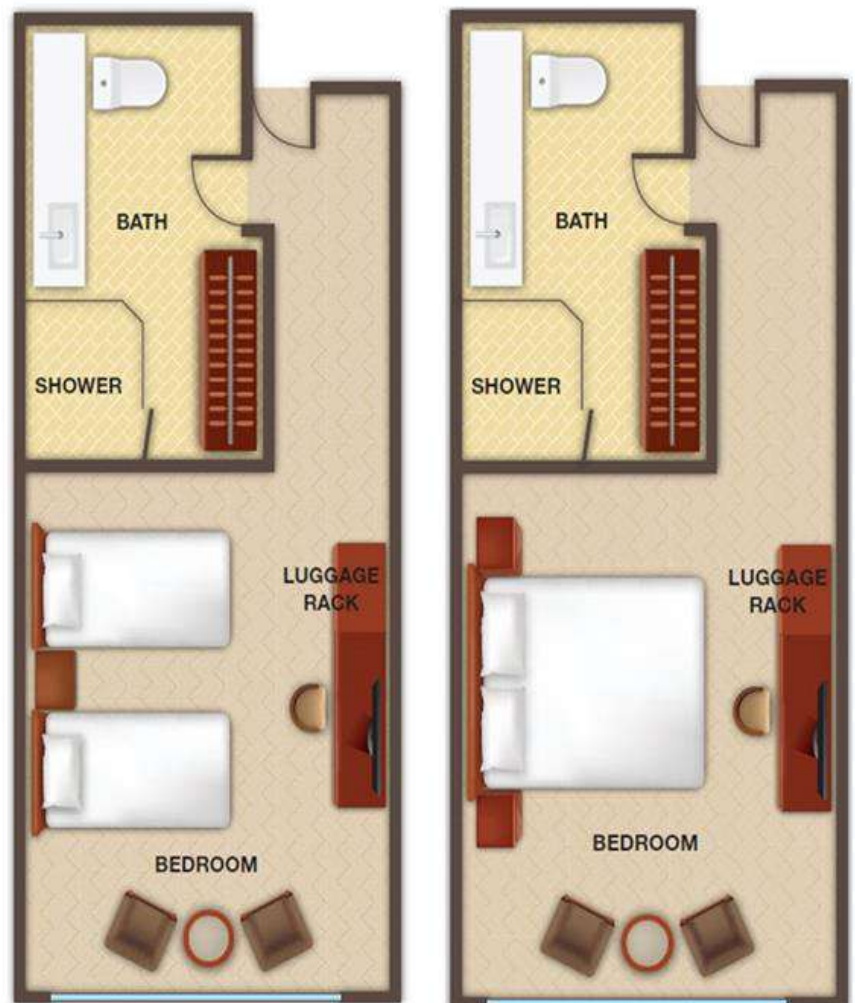

Picture For Illustration Only 图片仅供参考

行程仅供参考, 最终行程可能会根据实际情况进行微调。须符合条规

The itinerary is for reference only, the final itinerary may be fine-tuned according to the actual situation. Terms Apply*

Resort Hotel Deluxe Room (Twin Bed)

With Twin Beds Or King-sized Bed Ideal For Two Adults Only

Amenities

- **Astro (selected channels)**
- **TV**
- **In-house Movies**
- **In-house Radio**
- **Kettle**
- **Telephone**
- **IDD Access**
- **Mini Fridge**
- **Tea & Coffee Maker**
- **Iron & Ironing Board**
- **Safe Box**
- **Standing Shower**
- **Complimentary Mineral Water**
- **Walk through Wardrobe**