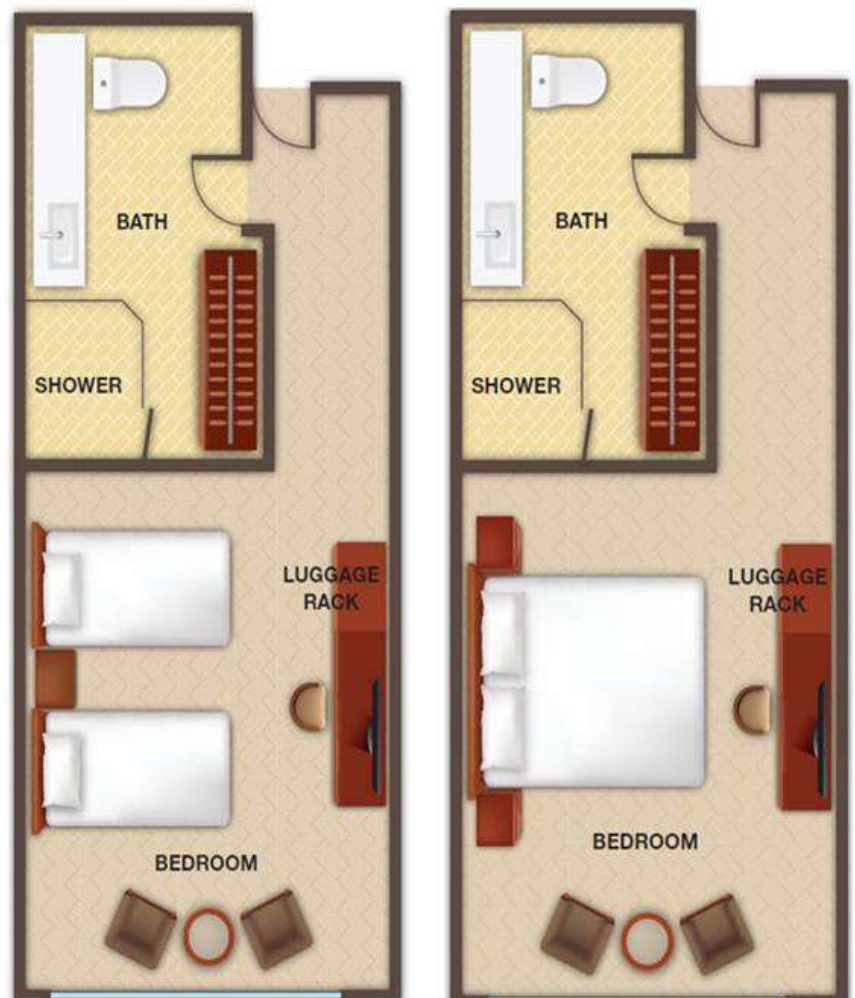

Picture For Illustration Only 图片仅供参考

行程仅供参考, 最终行程可能会根据实际情况进行微调。须符合条规

The itinerary is for reference only, the final itinerary may be fine-tuned according to the actual situation. Terms Apply*

Resort Hotel Deluxe Room (Twin Bed)

With Twin Beds Or King-sized Bed Ideal For Two Adults Only

Amenities

- **Astro (selected channels)**
- **TV**
- **In-house Movies**
- **In-house Radio**
- **Kettle**
- **Telephone**
- **IDD Access**
- **Mini Fridge**
- **Tea & Coffee Maker**
- **Iron & Ironing Board**
- **Safe Box**
- **Standing Shower**
- **Complimentary Mineral Water**
- **Walk through Wardrobe**