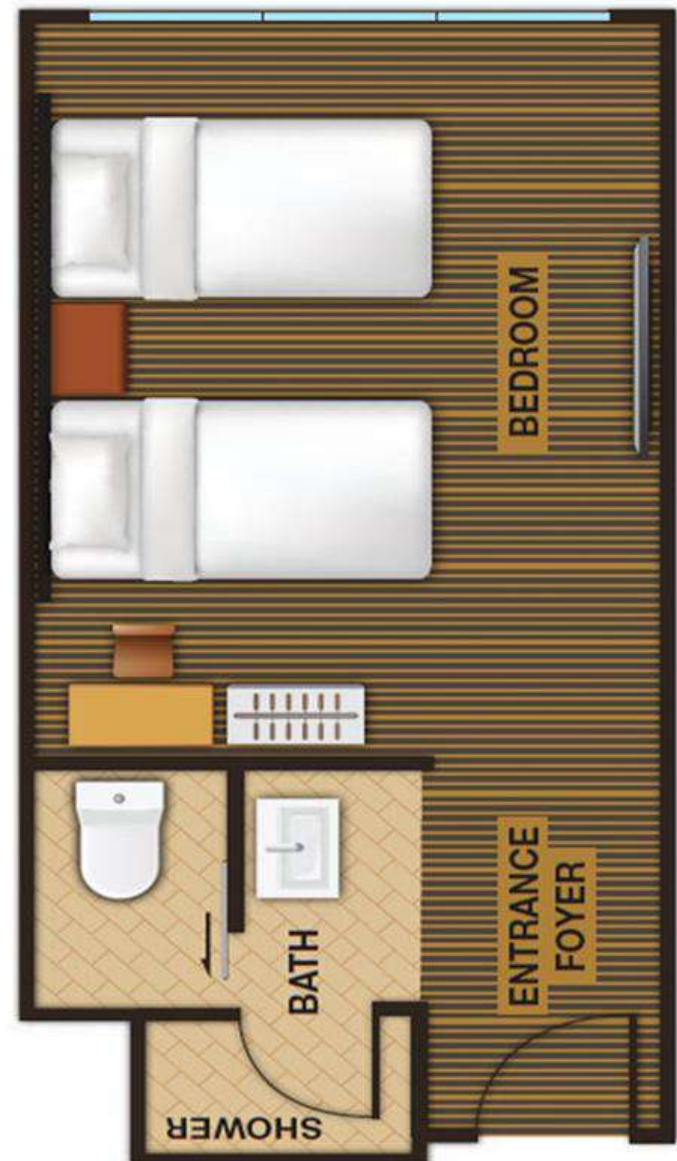

Picture For Illustration Only 图片仅供参考

行程仅供参考, 最终行程可能会根据实际情况进行微调。须符合条规

The itinerary is for reference only, the final itinerary may be fine-tuned according to the actual situation. Terms Apply*