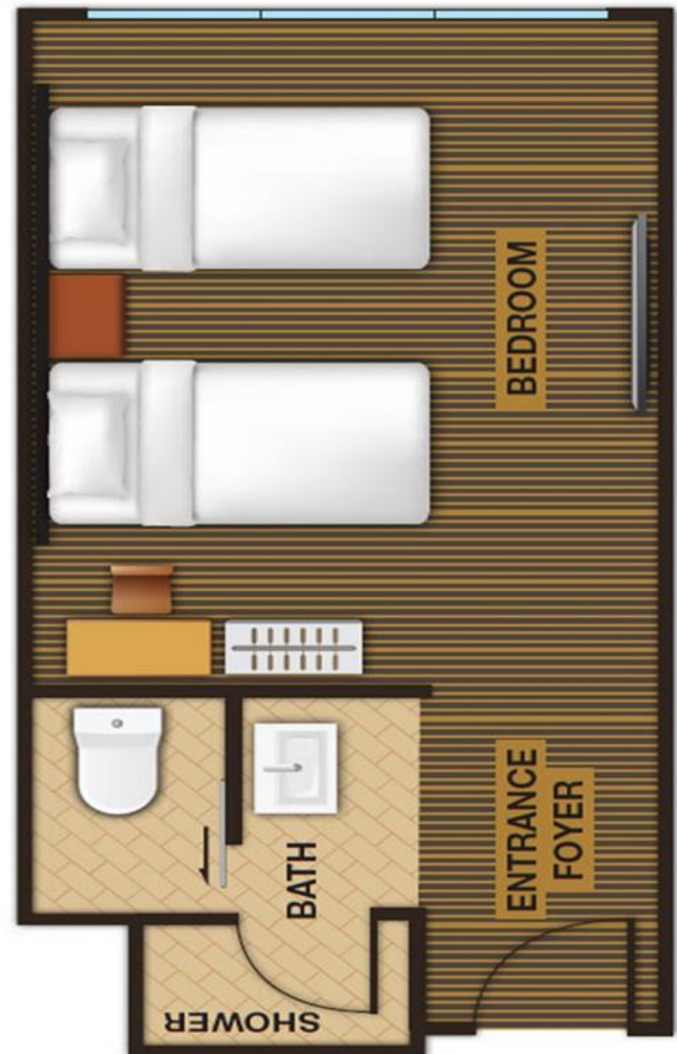

行程仅供参考, 最终行程可能会根据实际情况进行微调。须符合条规

The itinerary is for reference only, the final itinerary may be fine-tuned according to the actual situation. Terms Apply*