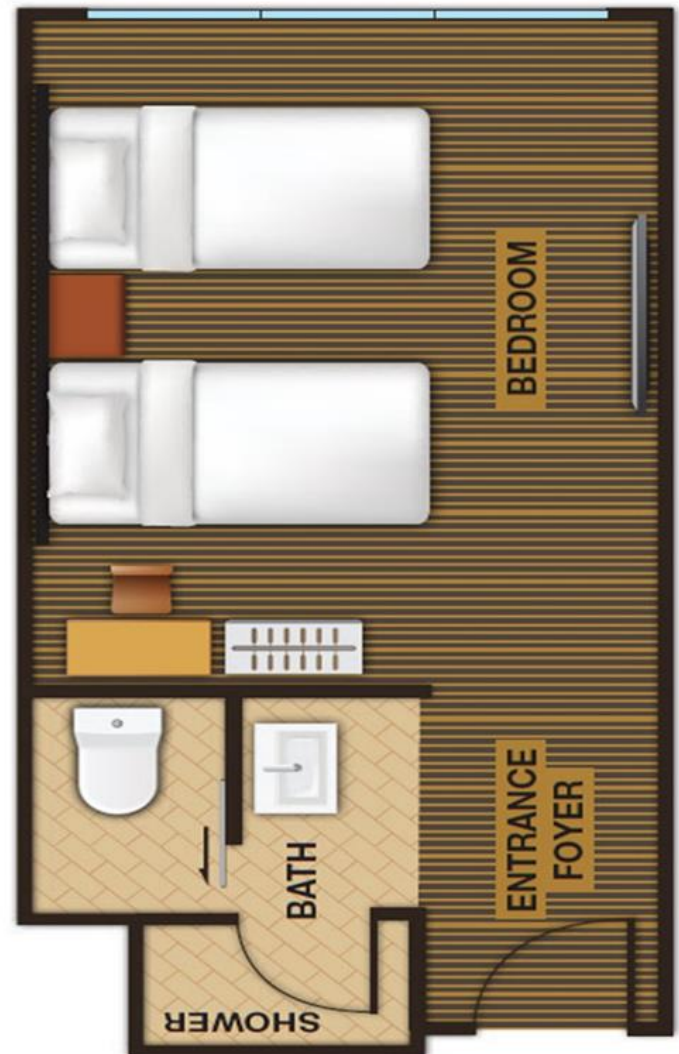

Home
主页

Info.
资料

T&C
条规

Hotel Intro
酒店介绍

Place Of Interest
旅游介绍

Food Of Interest
美食介绍

行程仅供参考, 最终行程可能会根据实际情况进行微调。须符合条规

The itinerary is for reference only, the final itinerary may be fine-tuned according to the actual situation. Terms Apply*