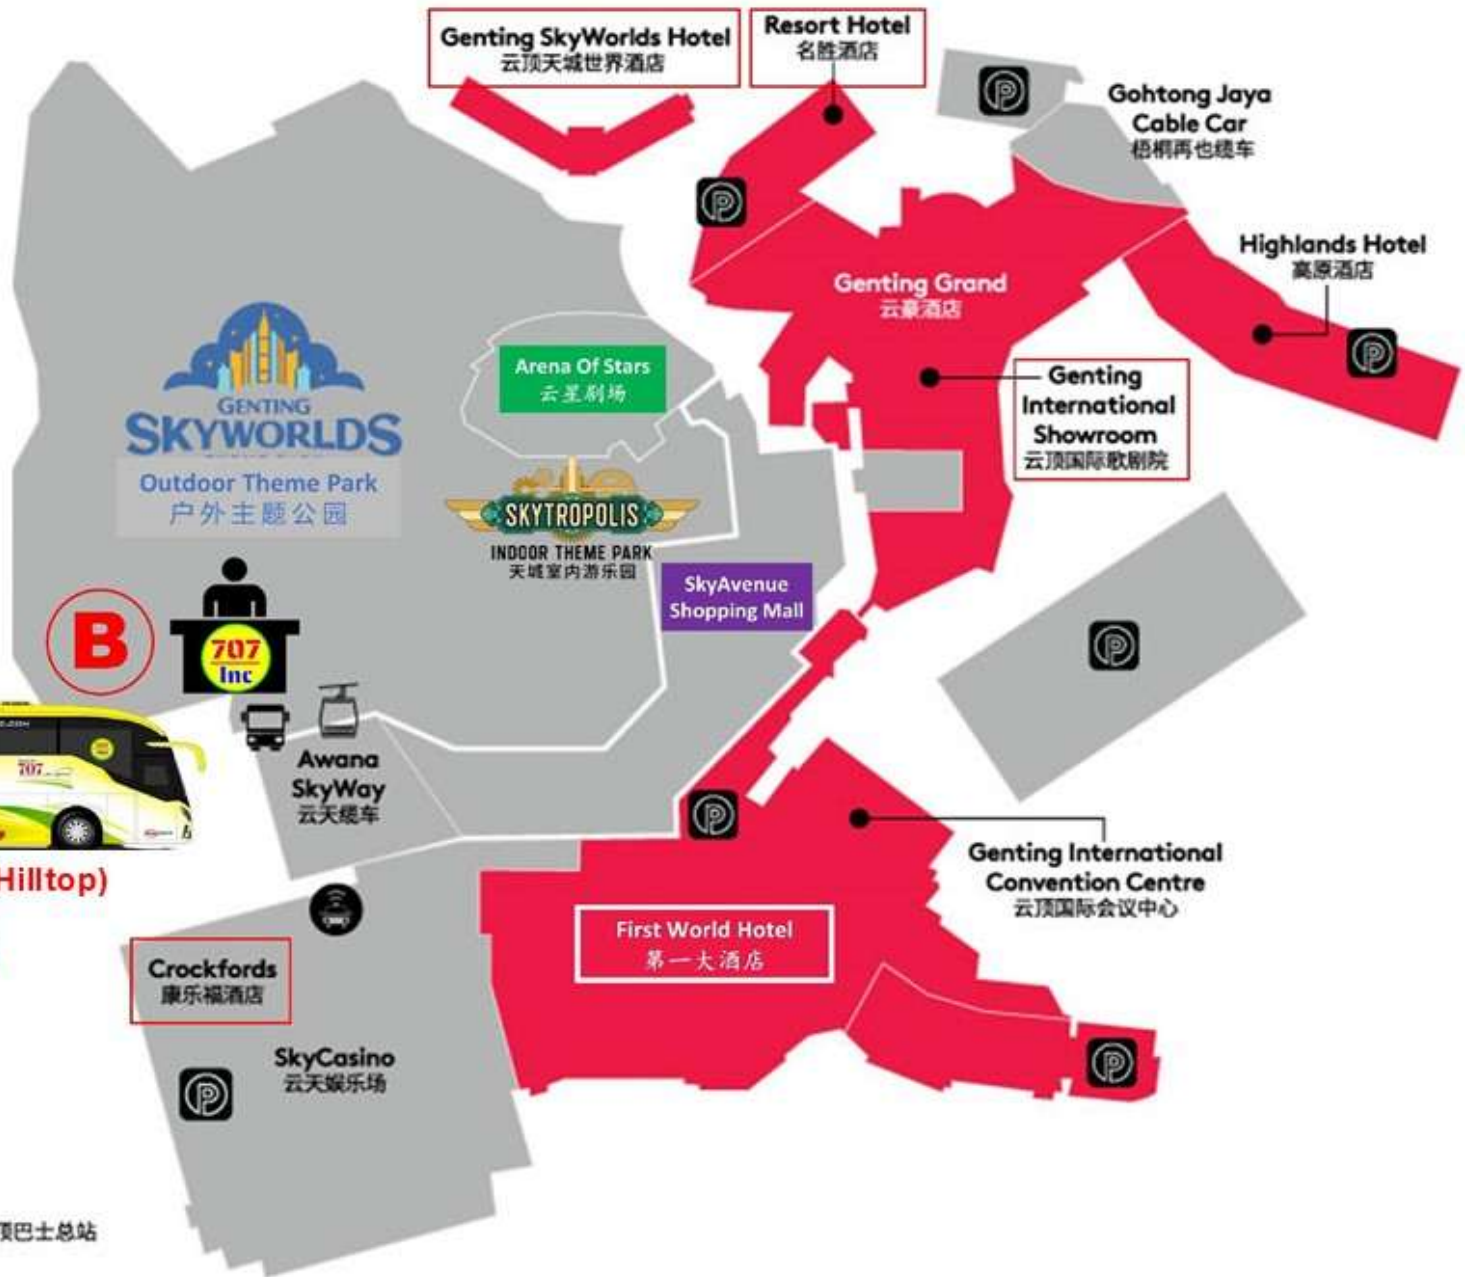

Genting 云顶 707-Inc

Board And Alight Same Location.

Check In At Genting Main Terminal (Hilltop) 707-Inc Counter No. 1 (One) For Bus Number.
Present Your Voucher With Name, Date, Time, and Seat Number To Ground Crew Before Boarding.

LEGEND 图例

Parking 停车场

Hilltop Bus Terminal 山顶巴士总站

Genting Main Terminal (Hilltop) BT3 / Sky Avenue / Crockfords / First World
Are The Same Location 都在同一位置

Whatsapp Messages Only SG +65 8737 7707. Travel Info: www.707-inc.com/info

The provided itinerary and price are for reference purposes only; the final itinerary may be adjusted based on the actual circumstances. Terms and conditions apply. *

Genting 云顶

Place Of Interests

Skytropolis Indoor Theme Park
SkyWorlds outdoor Theme Park
Awana SkyWay
Genting Entertainment Facility
BigTop Video Games Park
Vision City Video Games Park
Sky VR
Genting Snow World
Ripley's Believe It Or Not
Genting Bowl