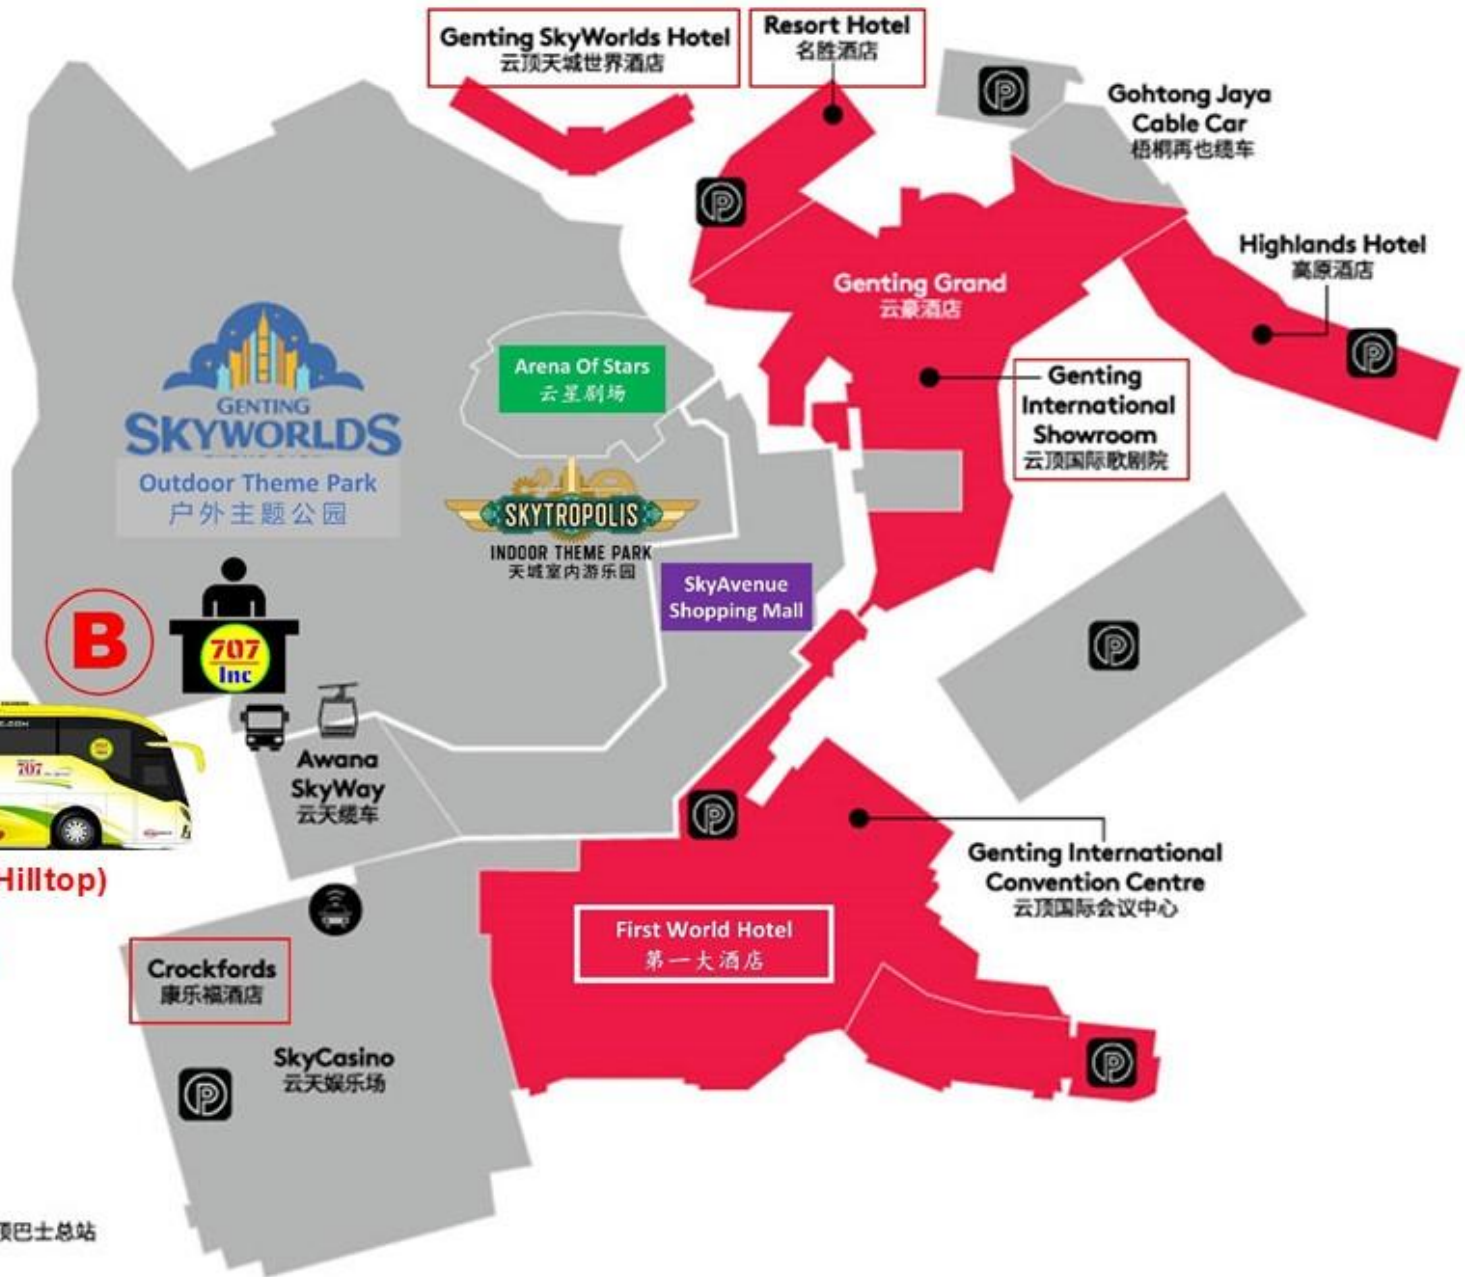

Genting 云顶 707-Inc

Board And Alight Same Location.

Check In At Genting Main Terminal (Hilltop) 707-Inc Counter No. 1 (One) For Bus Number. Present Your Voucher With Name, Date, Time, and Seat Number To Ground Crew Before Boarding.

在同一地点上车和下车。

请在云顶山顶巴士总站 707-Inc柜台一号报到及询问巴士号码。

在报到时，请向707-Inc的工作人员出示您包含姓名、日期、时间和座位号的订单

www.707-inc.com

Check In

提早前往办理报到手续

30 Min

Genting Main Terminal (Hilltop)
Board and Alight Point
云顶山顶巴士总站BT3
上下车地点

LEGEND 图例

Parking 停车场

Hilltop Bus Terminal 山顶巴士总站

Genting Main Terminal (Hilltop) BT3 / Sky Avenue / Crockfords / First World
Are The Same Location 都在同一位置

Whatsapp Messages Only SG +65 8737 7707. Travel Info: www.707-inc.com/info

The provided itinerary and price are for reference purposes only; the final itinerary may be adjusted based on the actual circumstances. Terms and conditions apply. *

Genting 云顶

Place Of Interests

Skytropolis Indoor Theme Park
SkyWorlds outdoor Theme Park
Awana SkyWay
Genting Entertainment Facility
BigTop Video Games Park
Vision City Video Games Park
Sky VR
Genting Snow World
Ripley's Believe It Or Not
Genting Bowl