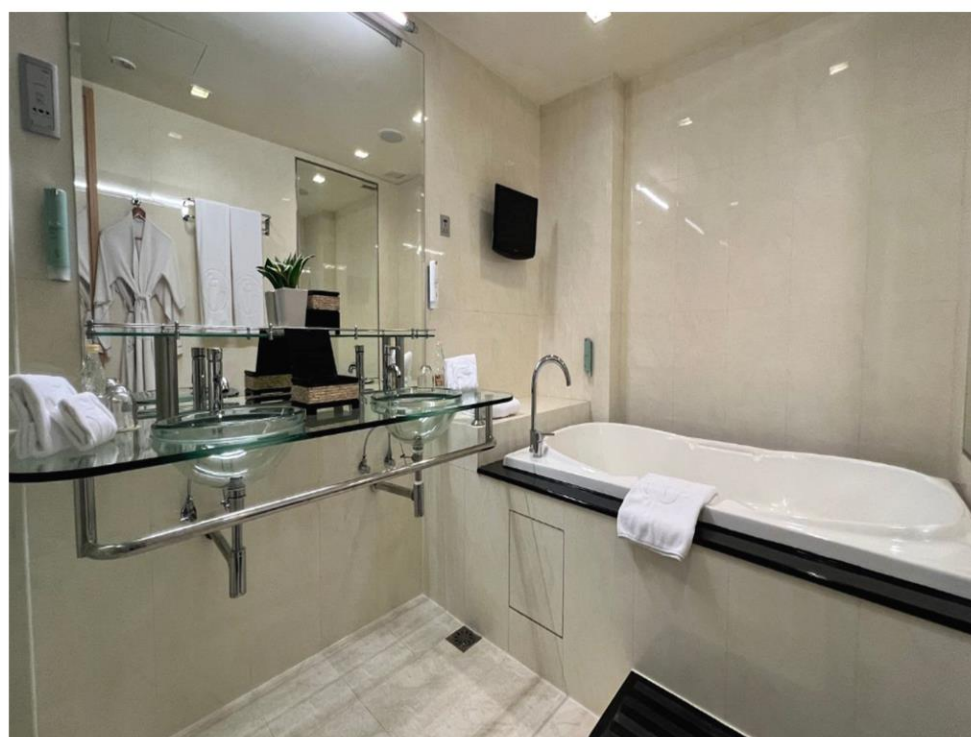

Genting Grand Hotel

云豪酒店

Good Luck Wellness Package

1 Tour Package Include 配套包括：

Two Way Coach :
Singapore Genting Singapore

来回车程：
新加坡 - 云顶 - 新加坡

Stay At Hotel

入住酒店 (Twin 两人一房)

Welcome Drink At Lobby Lounge

欢迎饮料于 Lobby Lounge (2 Pax 两人)

60 Min Body Massage At M-Spa
(Inclusive Access To Spa Facility:
Sauna, Jacuzzi & Steam Bath)

两人60分钟身体按摩于M-Spa
(包括Spa设备:桑拿,按摩池,蒸气浴)
(2 Pax 两人)

Complimentary Parking

免费停车

Optional Theme Park Tickets Available 附加主题公园门票 $39 PWP $45 Ticket Only

Optional Theme Park Tickets

行程仅供参考, 最终行程可能会根据实际情况进行微调。须符合条规

The itinerary is for reference only, the final itinerary may be fine-tuned according to the actual situation. Terms Apply*