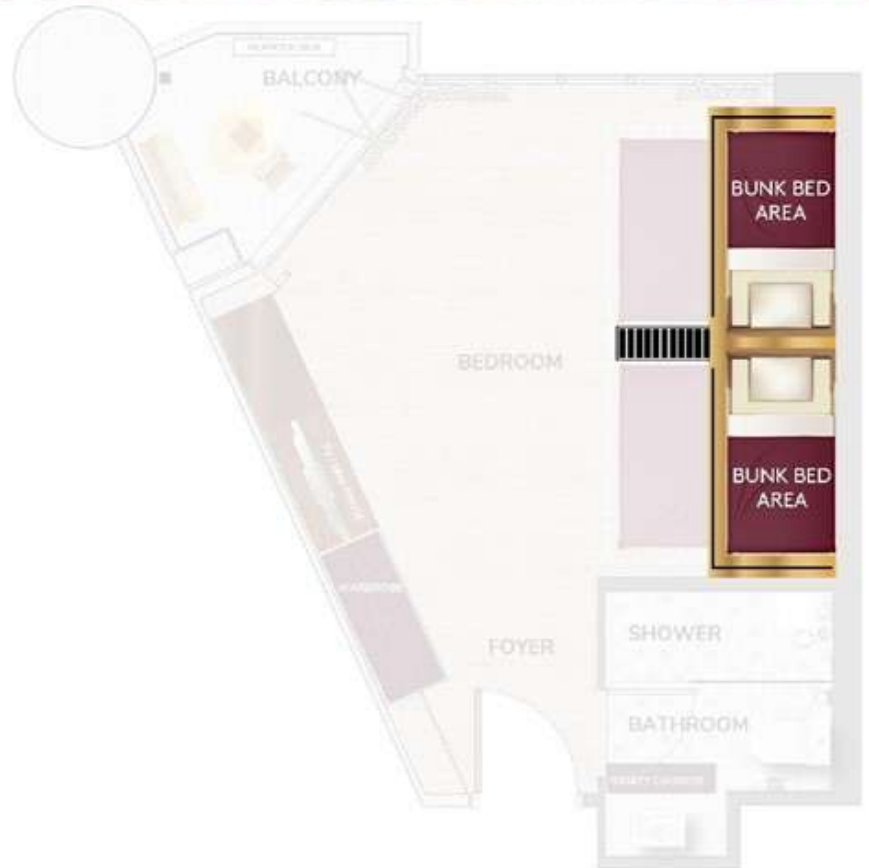

Resort World Awana Superior Deluxe Sixer Room
With 02 Queen Beds And 02 Super Single Bunk Beds,
Ideal Up To Six Pax.

Facilities & Amenities

- **Tv With Satellite Tv Programmes (Astro)**
- **In-house Movies Channel**
- **Complimentary High Speed WIFI access**
- **In-house Telephone**
- **Safe Box**
- **Mini Fridge**
- **Tea & Coffee Making Facilities**
- **Electric Water Kettle**
- **Air-Conditioned**
- **Standing Shower**
- **Hair Dryer**
- **Slippers**
- **Bath Amenities**

Picture For Illustration Only 图片仅供参考 RWG Website

所提供的行程及价格仅供参考，最终行程可能根据实际情况进行调整。受条款及细则约束。*

The provided itinerary and price are for reference purposes only; the final itinerary may be adjusted based on the actual circumstances. Terms and conditions apply. *