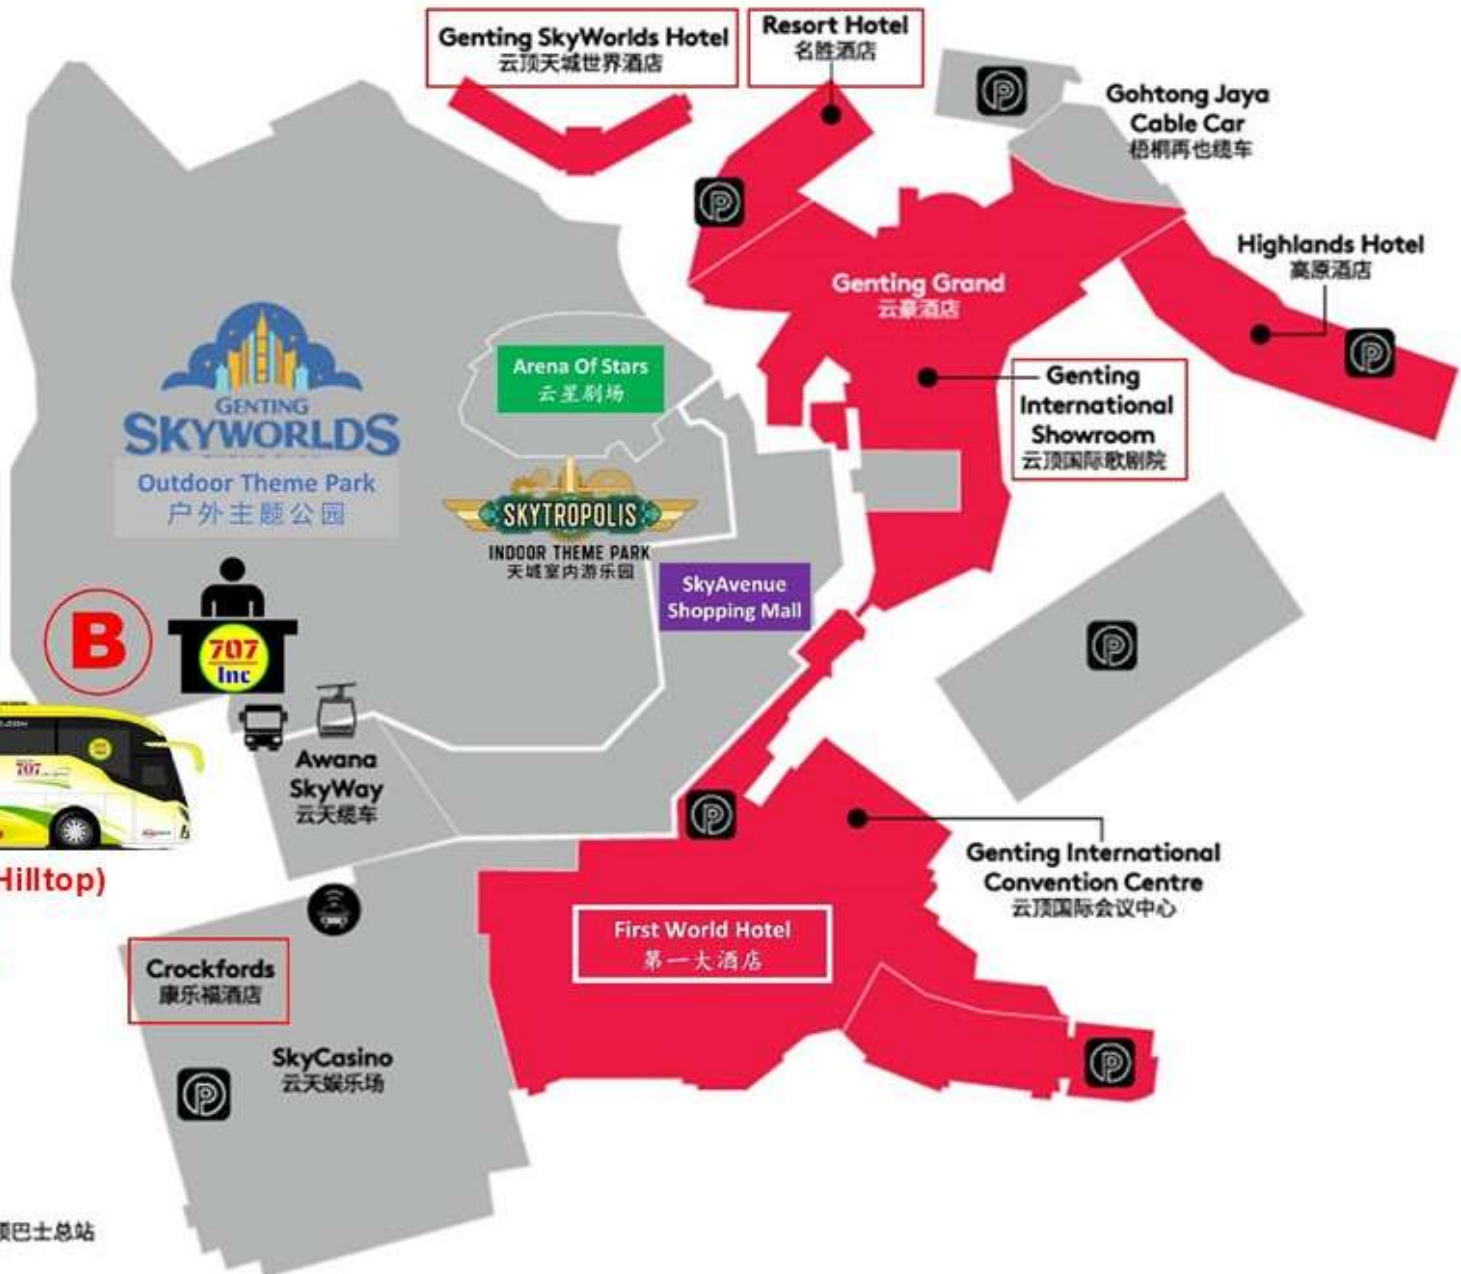

LEGEND 图例

Parking 停车场

Hilltop Bus Terminal 山顶巴士总站

Genting Main Terminal (Hilltop) BT3 / Sky Avenue / Crockfords / First World
Are The Same Location 都在同一位置

Whatsapp Messages Only SG +65 8737 7707. Travel Info: www.707-inc.com/info