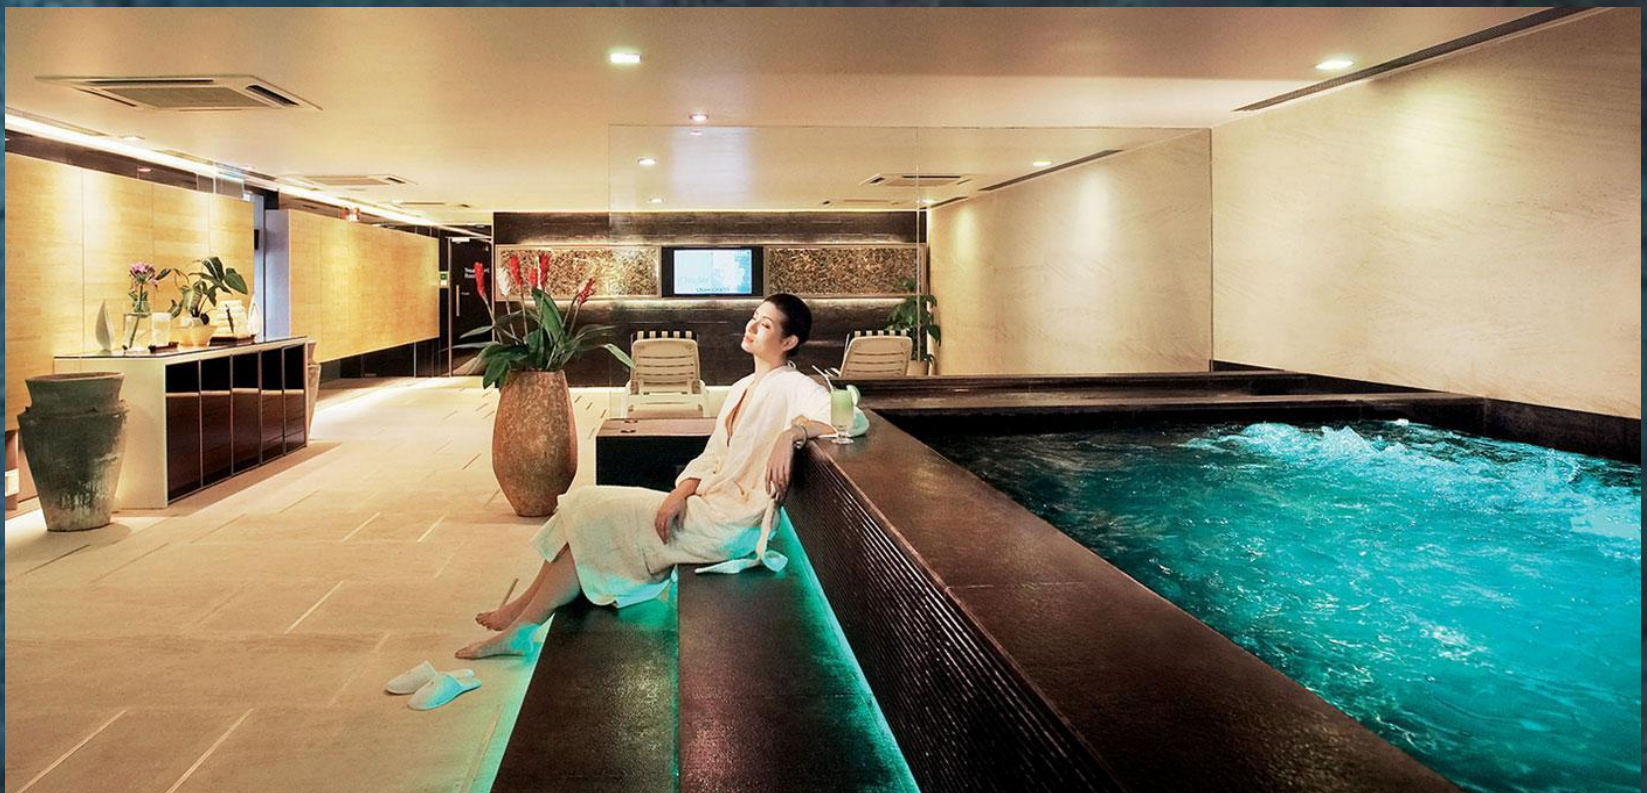

Rejuvenation above the clouds

Indulge in the elixir of rejuvenation at M Spa – where state-of-the-art technology meets traditional, plant-based body treatments to give you a bespoke holistic experience.

Whether it's a luxurious full-body treatment or a detoxifying foot scrub, let our highly-skilled therapists take care of your wellbeing while you unwind into a blissful and undisturbed state of mind.

M Spa also features newly-renovated fitness spaces, complete with the latest workout gears to help you achieve your dream body.

Location: Lobby Level, Genting Grand

行程仅供参考，最终行程可能会根据实际情况进行微调。须符合条规

The itinerary is for reference only, the final itinerary may be fine-tuned according to the actual situation. Terms Apply*