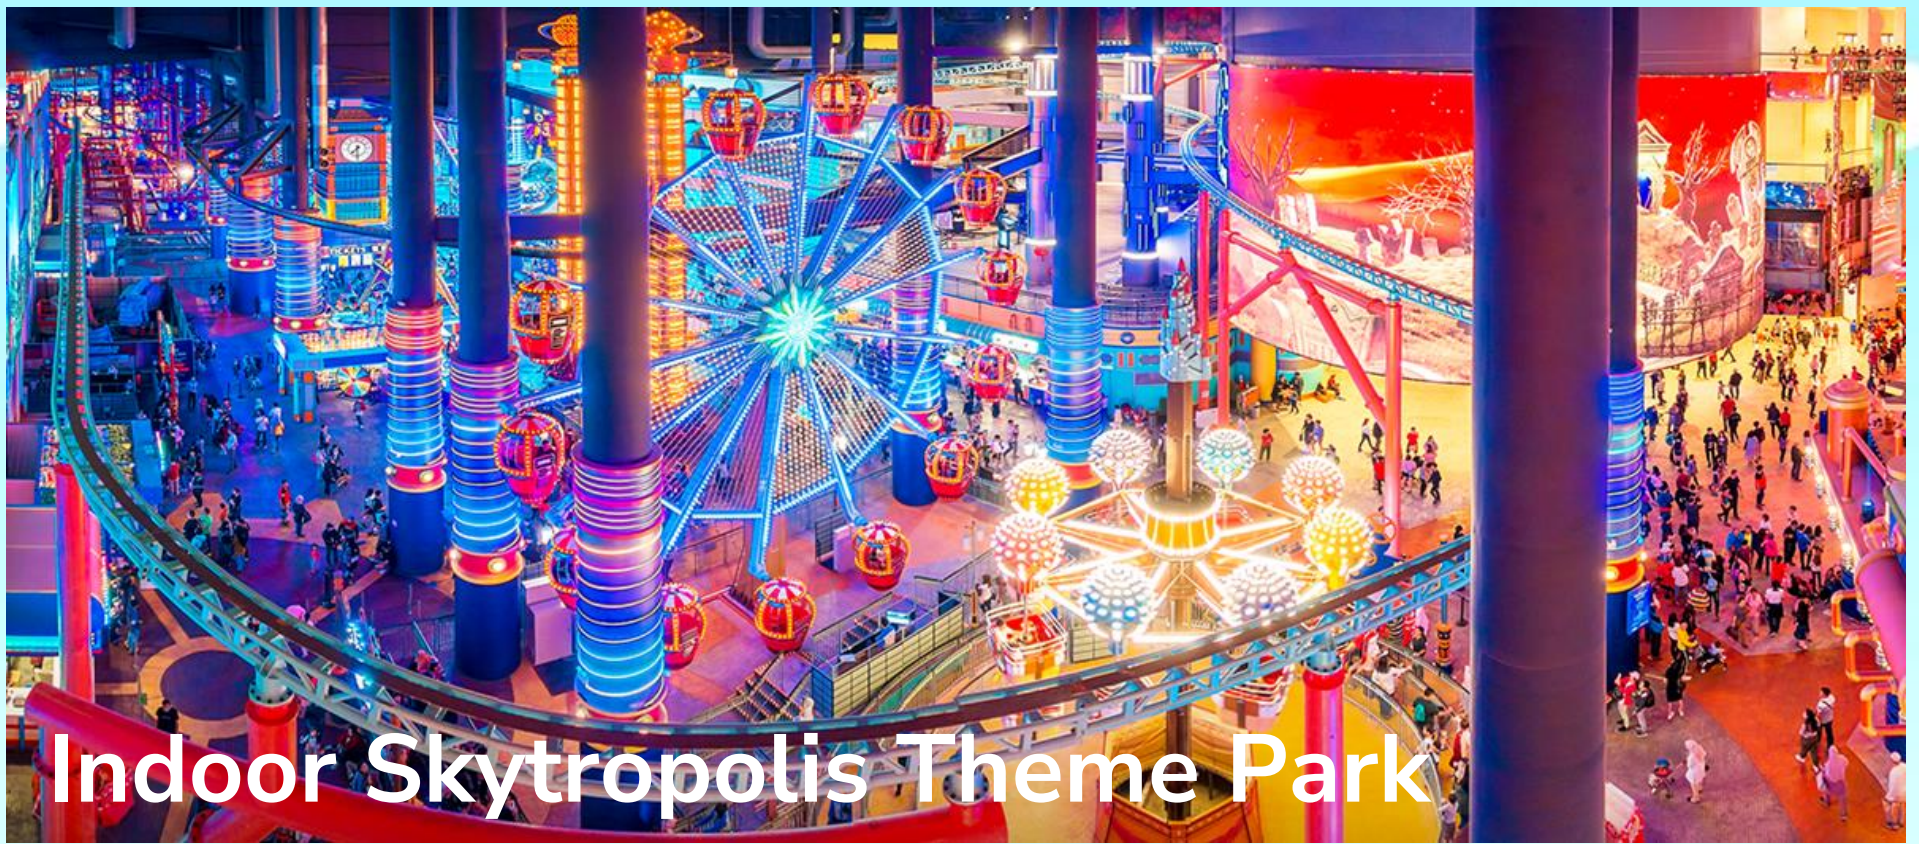

Genting SkyWorlds All 16 Rides

SkyWorlds Theme Park

Main Hall

Theme Park

Eagle Mountain

Alpha Space

行程仅供参考, 最终行程可能会根据实际情况进行微调。须符合条规
The itinerary is for reference only, the final itinerary may be fine-tuned according to the actual situation. Terms Apply*