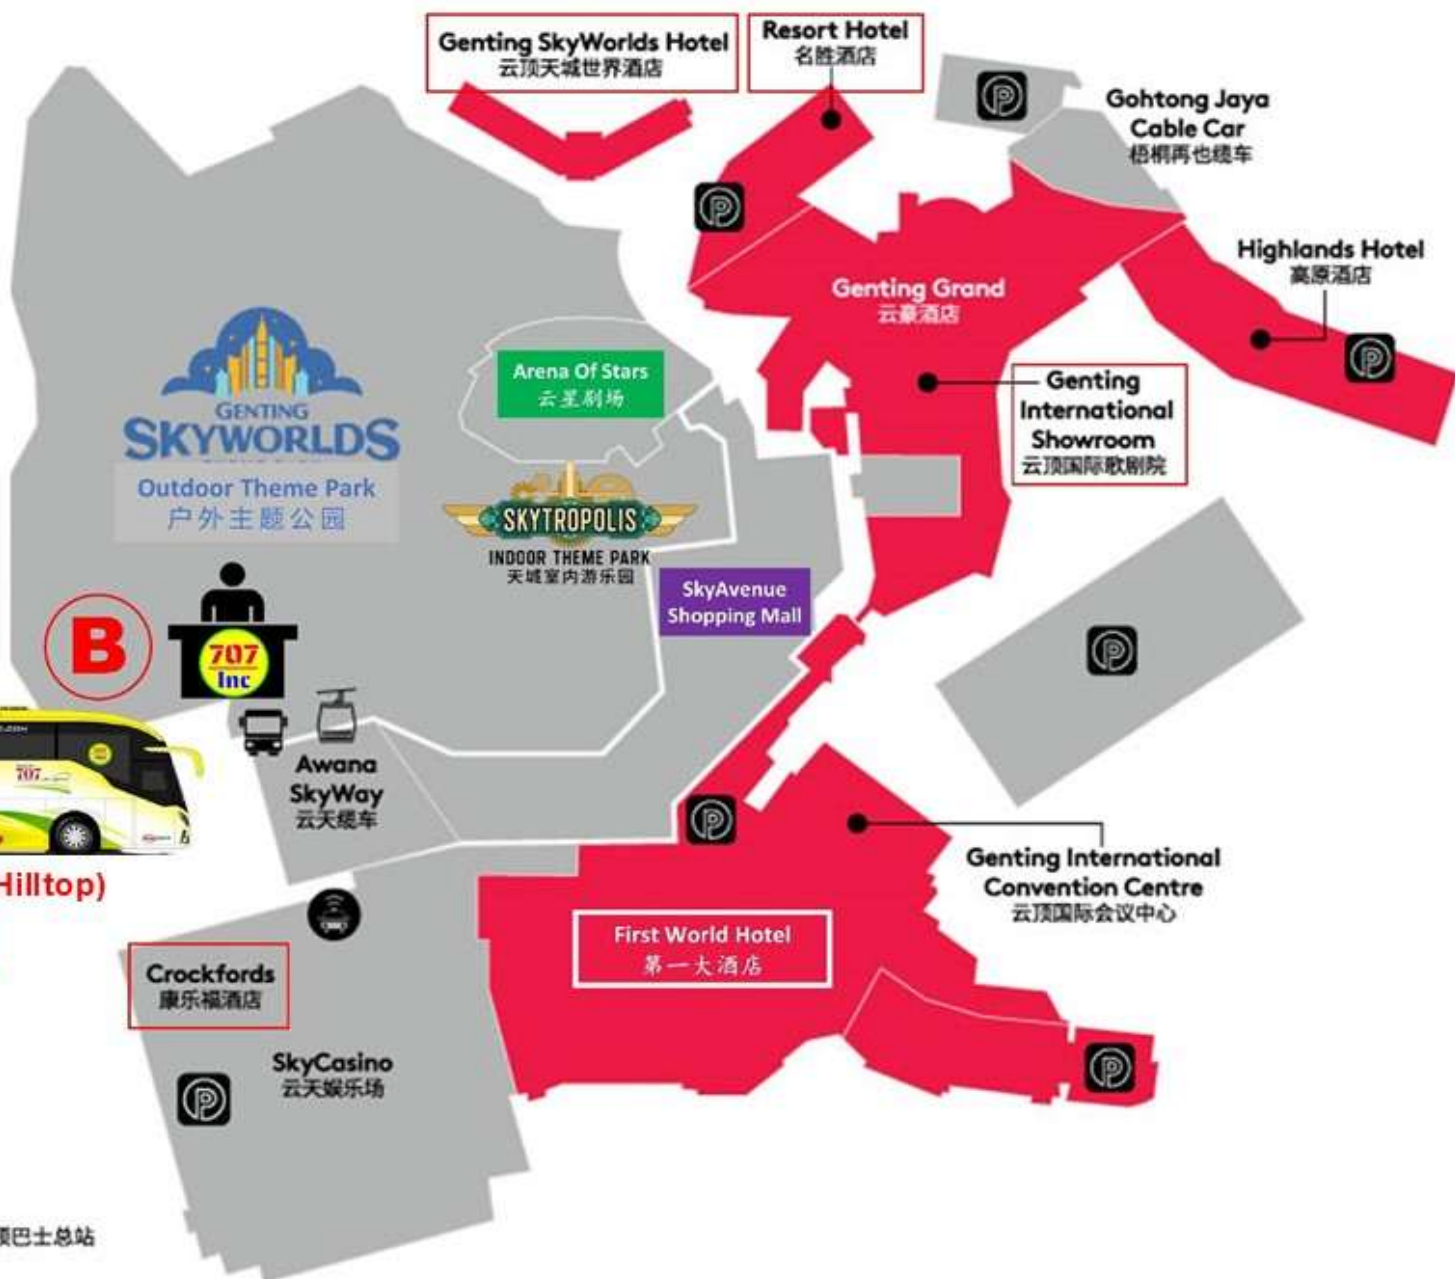

Genting Main Terminal (Hilltop) BT3 / Sky Avenue / Crockfords / First World
Are The Same Location 都在同一位置

Whatsapp Messages Only SG +65 8737 7707. Travel Info: www.707-inc.com/info

Daily 10:00 AM – 4:00 PM