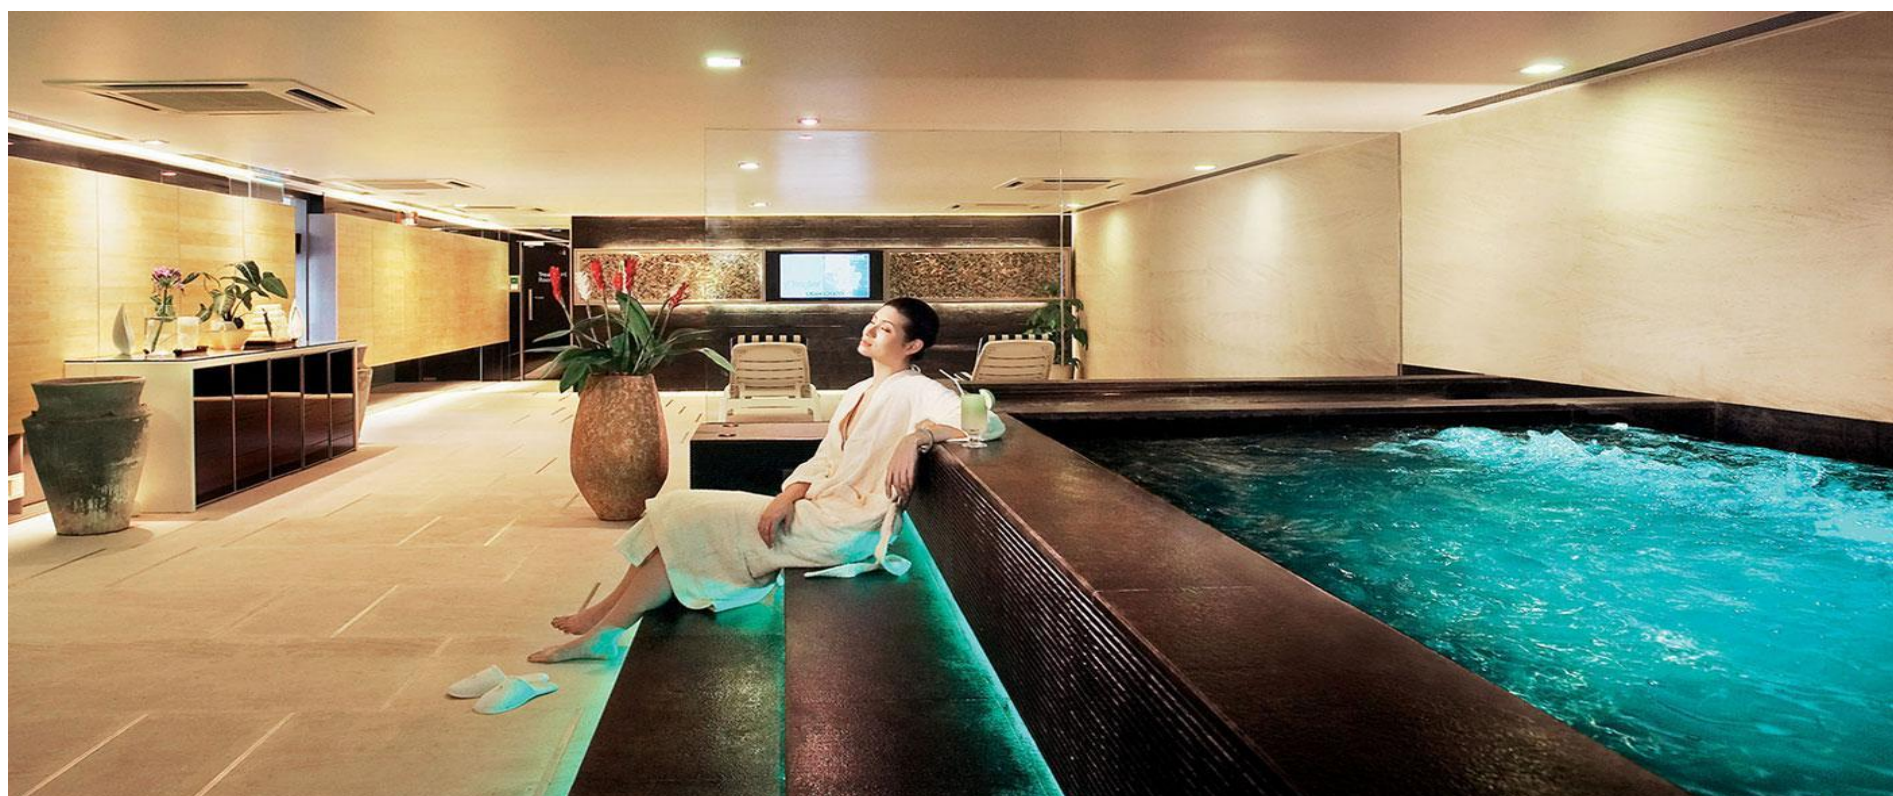

Rejuvenation above the clouds

Indulge in the elixir of rejuvenation at M Spa – where state-of-the-art technology meets traditional, plant-based body treatments to give you a bespoke holistic experience.

Whether it's a luxurious full-body treatment or a detoxifying foot scrub, let our highly-skilled therapists take care of your wellbeing while you unwind into a blissful and undisturbed state of mind.

M Spa also features newly-renovated fitness spaces, complete with the latest workout gears to help you achieve your dream body.

Location: Lobby Level, Genting Grand

Home
主页

Info.
资料

T&C
条规

Hotel Intro
酒店介绍

Place Of Interest
旅游介绍

Food Of Interest
美食介绍

行程仅供参考, 最终行程可能会根据实际情况进行微调。须符合条规
The itinerary is for reference only, the final itinerary may be fine-tuned according to the actual situation. Terms Apply*