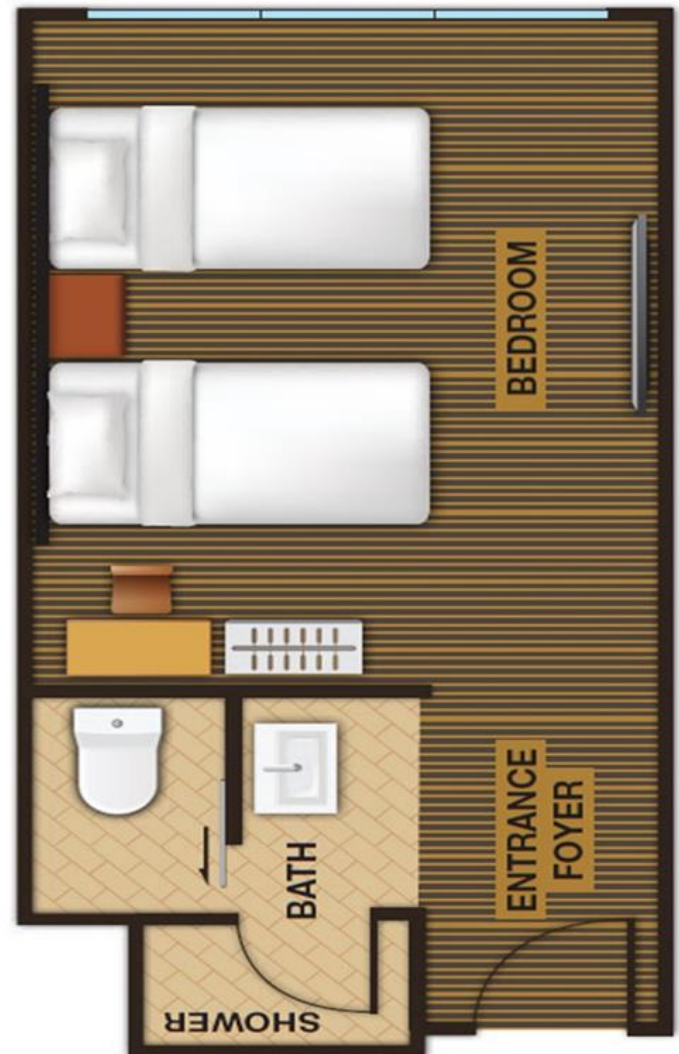

Home

主页

Info.

资料

T&C

条规

Hotel Intro

酒店介绍

Place Of Interest

旅游介绍

Food Of Interest

美食介绍

行程仅供参考, 最终行程可能会根据实际情况进行微调。须符合条规

The itinerary is for reference only, the final itinerary may be fine-tuned according to the actual situation. Terms Apply*