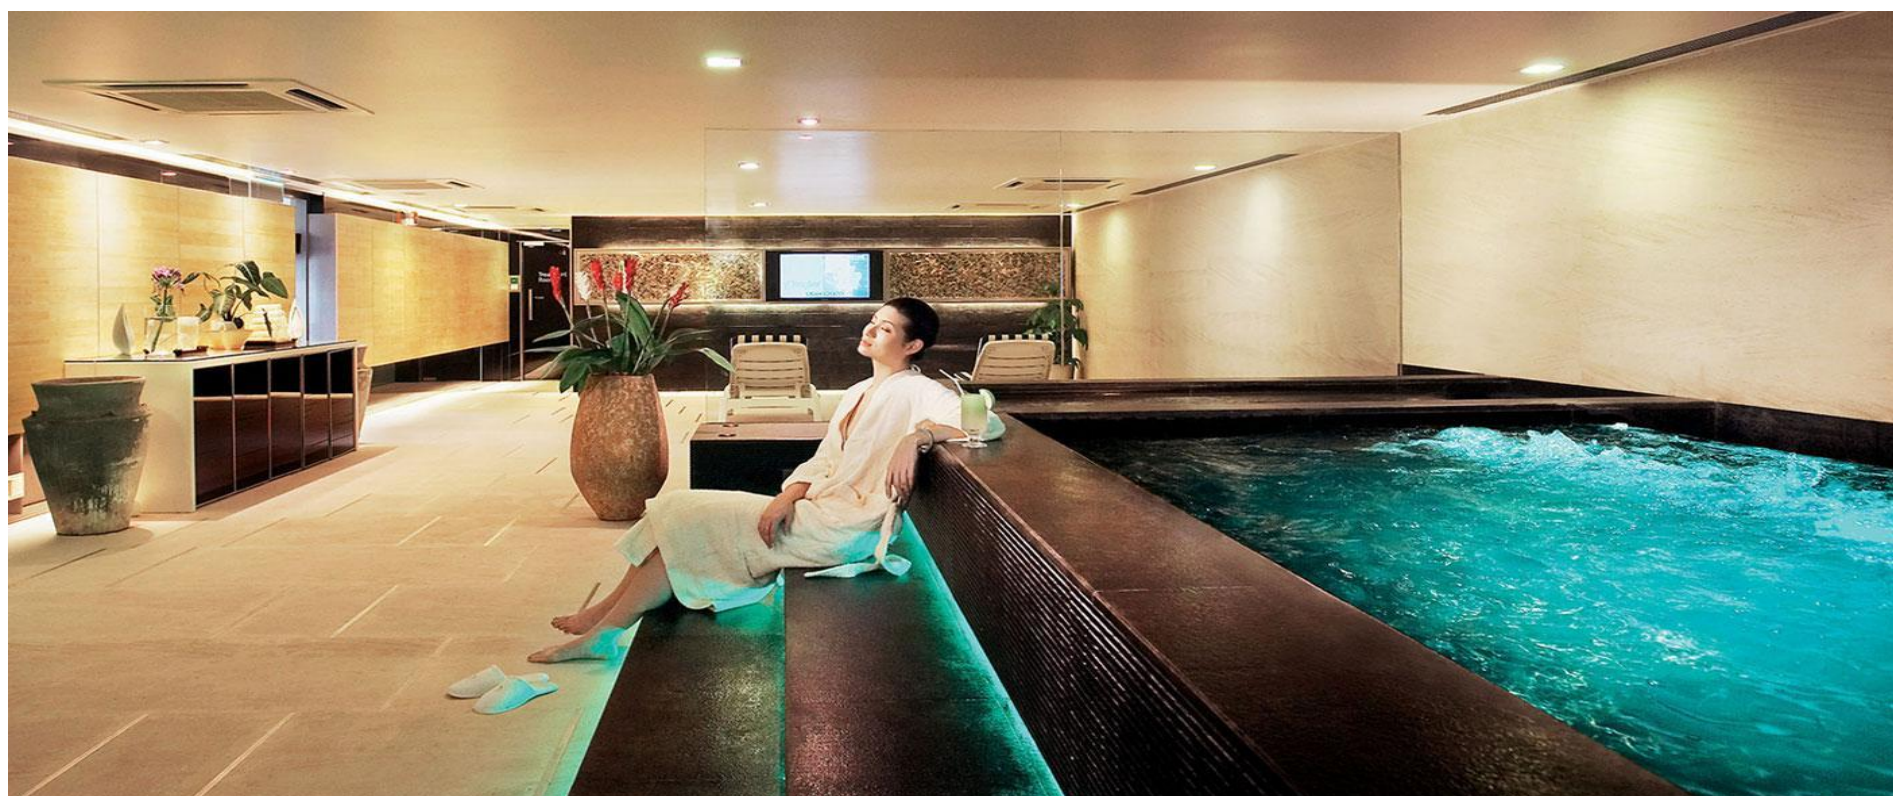

Indulge in the elixir of rejuvenation at M Spa – where state-of-the-art technology meets traditional, plant-based body treatments to give you a bespoke holistic experience.

Whether it's a luxurious full-body treatment or a detoxifying foot scrub, let our highly-skilled therapists take care of your wellbeing while you unwind into a blissful and undisturbed state of mind.

M Spa also features newly-renovated fitness spaces, complete with the latest workout gears to help you achieve your dream body.

Location: Lobby Level, Genting Grand

Home
主页

Info.
资料

T&C
条规

Hotel Intro
酒店介绍