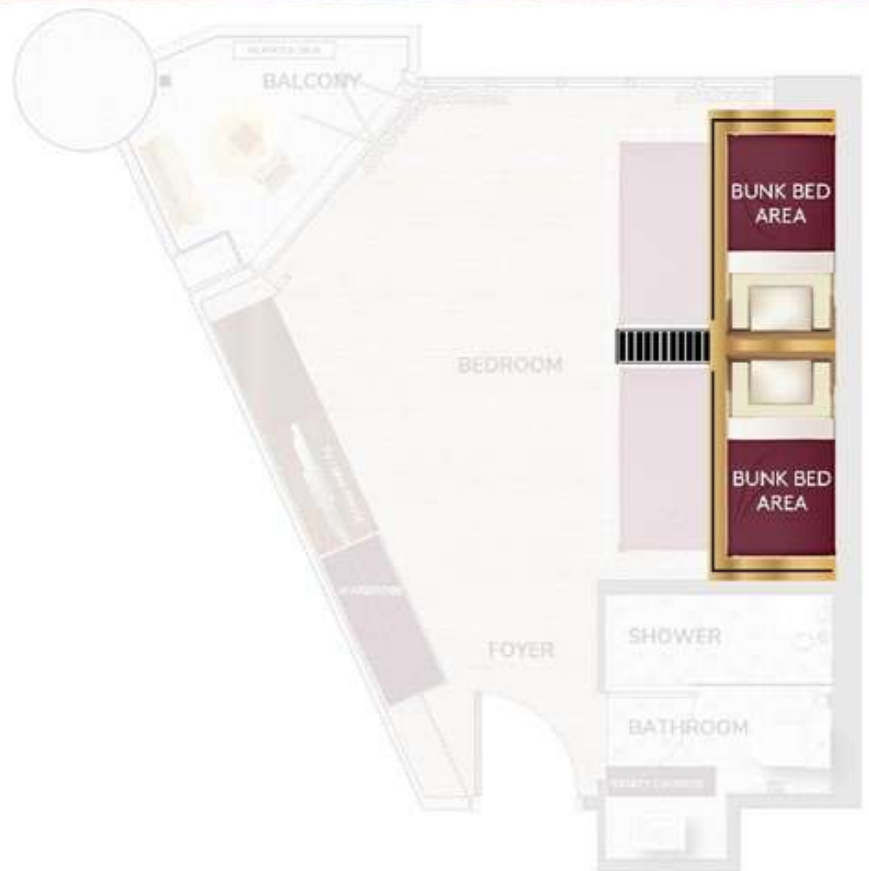

Resort World Awana Superior Deluxe Sixer Room
With 02 Queen Beds And 02 Super Single Bunk Beds,
Ideal Up To Six Pax.

Facilities & Amenities

- **Tv With Satellite Tv Programmes (Astro)**
- **In-house Movies Channel**
- **Complimentary High Speed WIFI access**
- **In-house Telephone**
- **Safe Box**
- **Mini Fridge**
- **Tea & Coffee Making Facilities**
- **Electric Water Kettle**
- **Air-Conditioned**
- **Standing Shower**
- **Hair Dryer**
- **Slippers**
- **Bath Amenities**

Picture For Illustration Only 图片仅供参考 RWG Website

所提供的行程及价格仅供参考，最终行程可能根据实际情况进行调整。受条款及细则约束。*

The provided itinerary and price are for reference purposes only; the final itinerary may be adjusted based on the actual circumstances. Terms and conditions apply. *