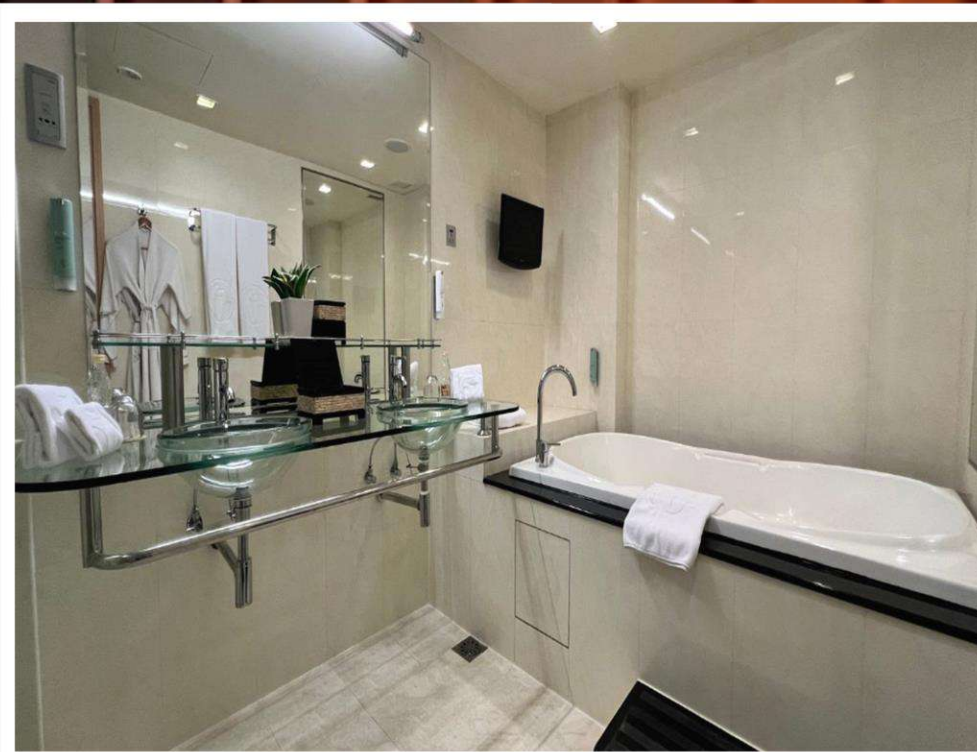

Genting Grand Hotel

云豪酒店

Good Luck Wellness Package

1 Tour Package Include 配套包括：

Two Way Coach :
Singapore Genting Singapore

来回车程：
新加坡 - 云顶 - 新加坡

Stay At Hotel

入住酒店 (Twin 两人一房)

Welcome Drink At Lobby Lounge

欢迎饮料于 Lobby Lounge (2 Pax 两人)

60 Min Body Massage At M-Spa
(Inclusive Access To Spa Facility:
Sauna, Jacuzzi & Steam Bath)

两人60分钟身体按摩于M-Spa
(包括Spa设备:桑拿,按摩池,蒸气浴)
(2 Pax 两人)

Complimentary Parking

免费停车

Optional Theme Park Tickets Available 附加主题公园门票 $39 PWP $45 Ticket Only

Optional Theme Park Tickets

行程仅供参考, 最终行程可能会根据实际情况进行微调。须符合条规
The itinerary is for reference only, the final itinerary may be fine-tuned according to the actual situation. Terms Apply*