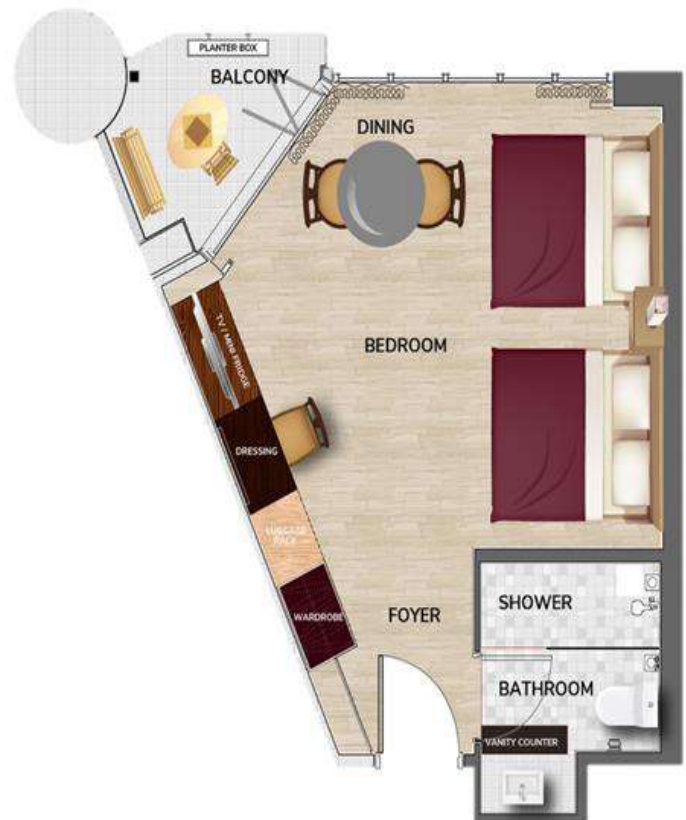

Facilities & Amenities

- **Tv With Satellite Tv Programmes (Astro)**
- **In-house Movies Channel**
- **Complimentary High Speed WIFI Access**
- **In-house Telephone**
- **Hair Dryer**
- **Tea & Coffee Making Facilities**
- **Electric Water Kettle**
- **Safe Box**
- **Standing Shower**
- **Dining Table**
- **Mini Fridge**
- **Air-conditioned**